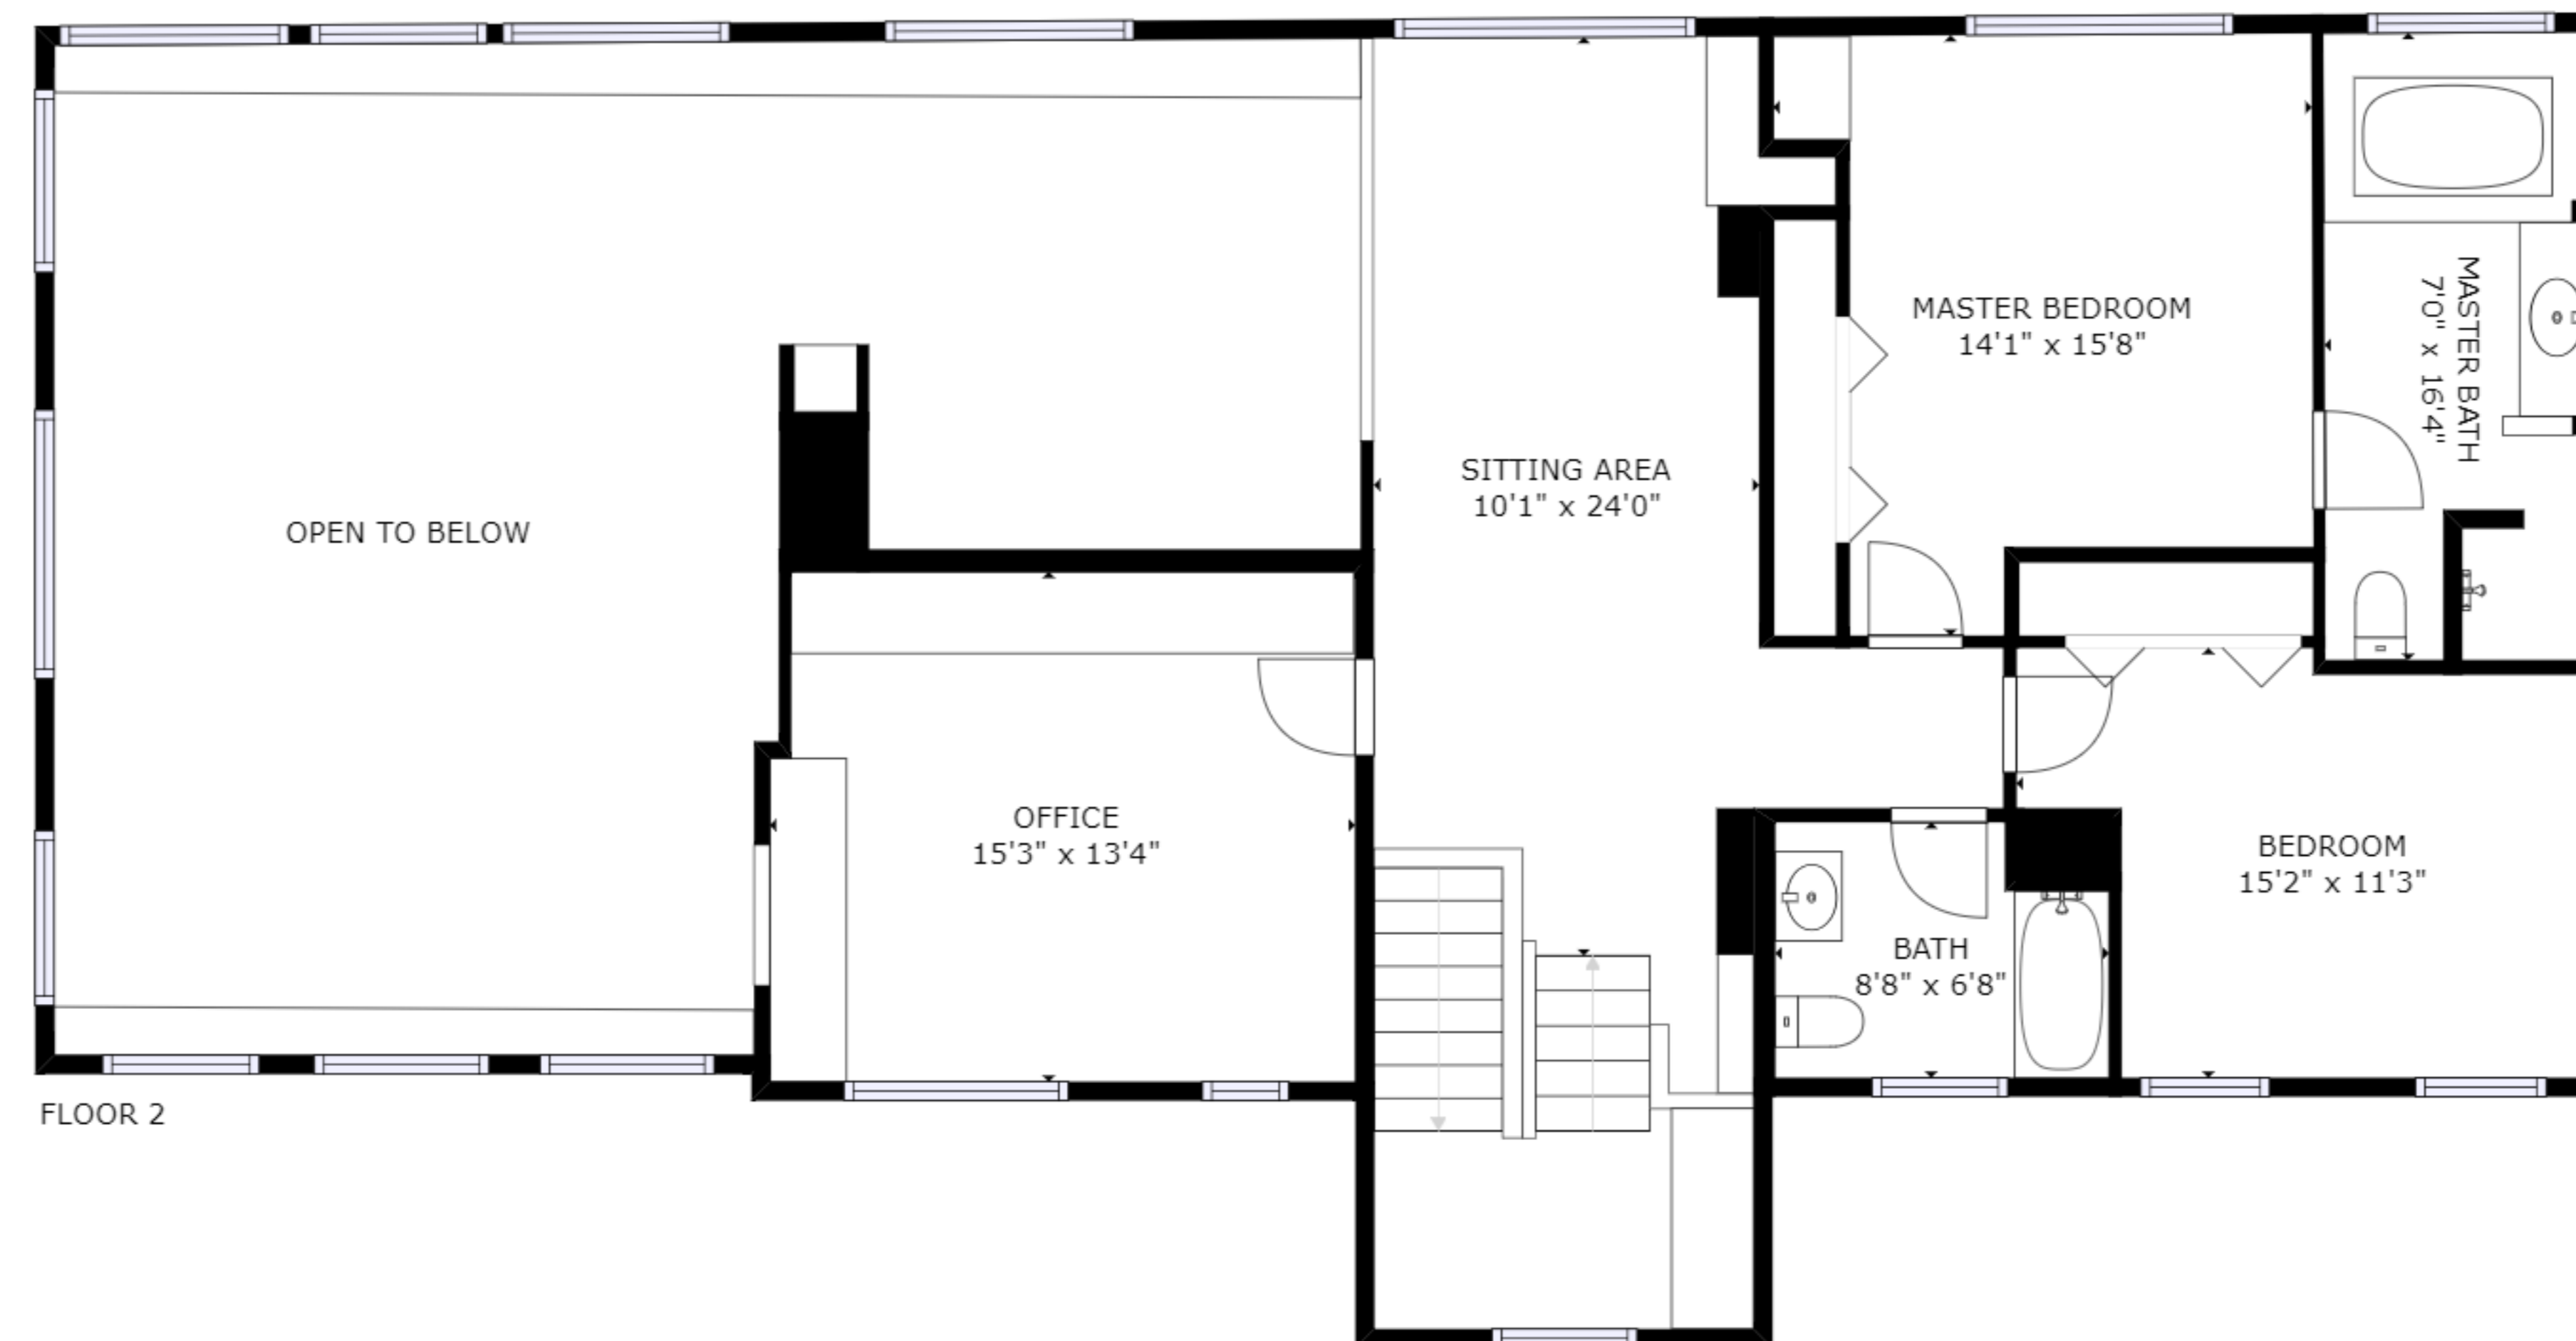

FLOOR 1

FLOOR 2

GROSS INTERNAL AREA
 FLOOR 1: 2584 sq ft, FLOOR 2: 1166 sq ft
 TOTAL: 3750 sq ft
 SIZES AND DIMENSIONS ARE APPROXIMATE, ACTUAL MAY VARY.