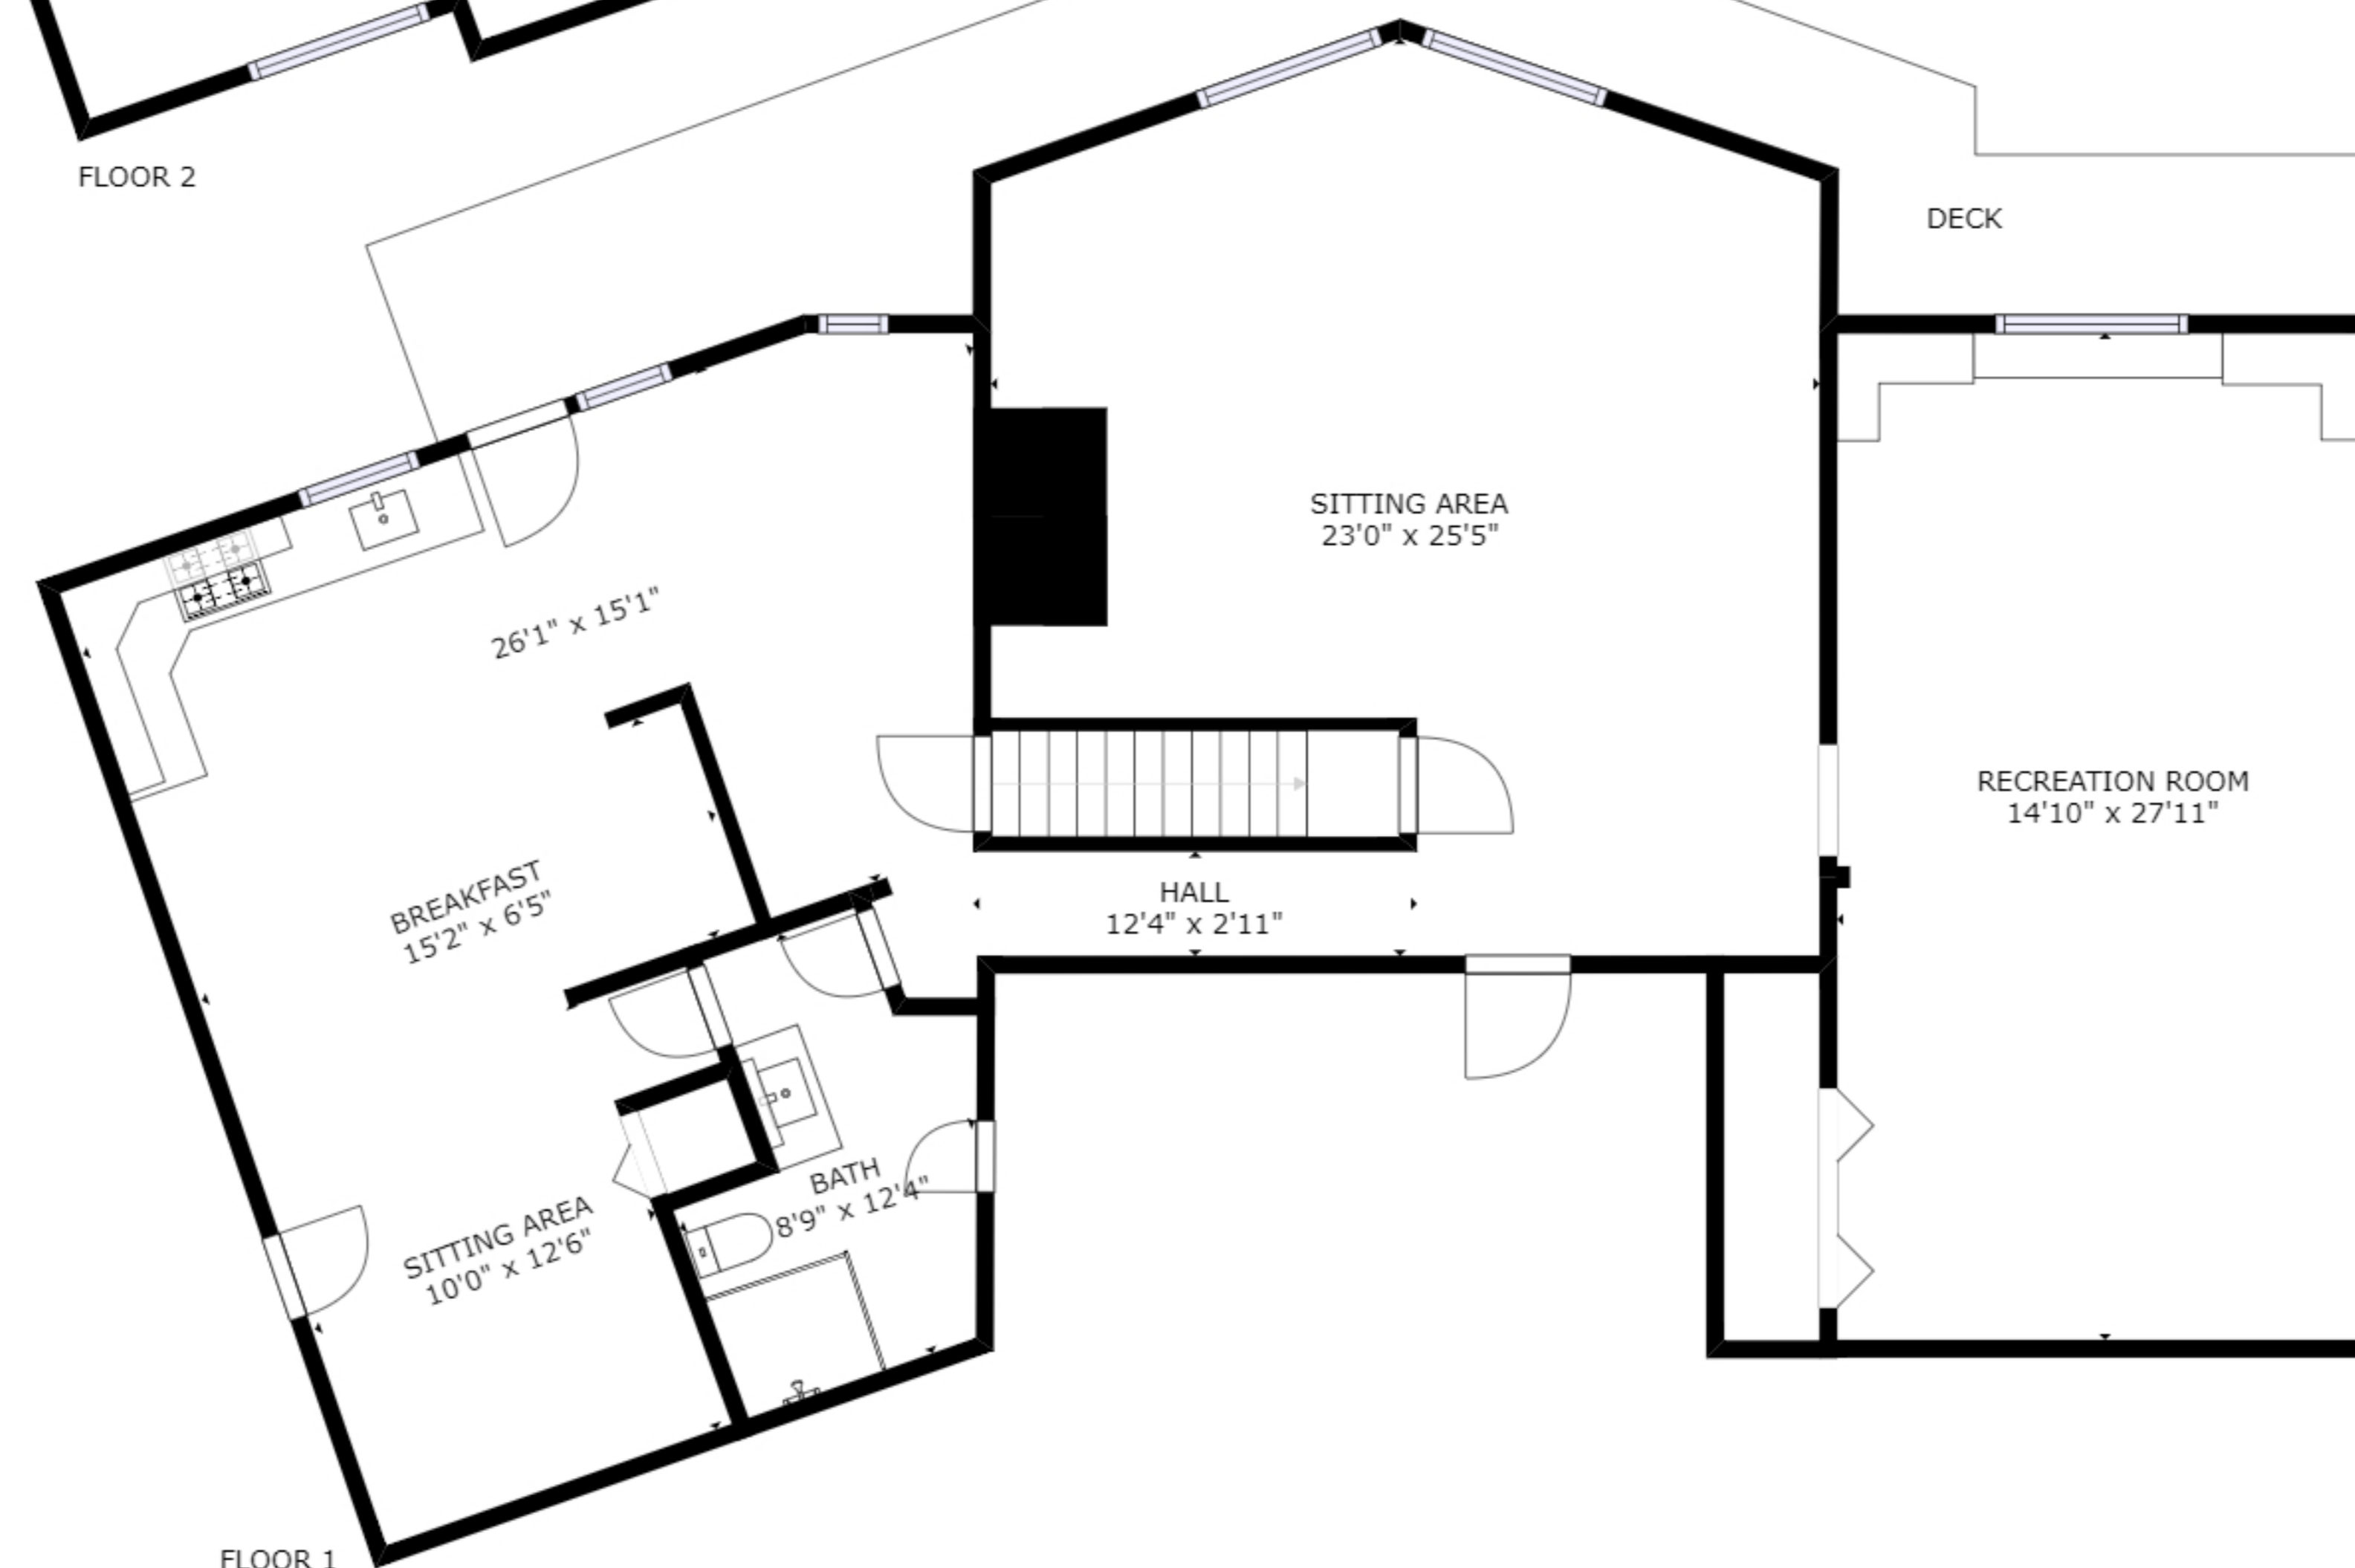

FLOOR 2

FLOOR 1

GROSS INTERNAL AREA
 FLOOR 1: 1618 sq ft, FLOOR 2: 2092 sq ft
 TOTAL: 3709 sq ft
 SIZES AND DIMENSIONS ARE APPROXIMATE, ACTUAL MAY VARY.